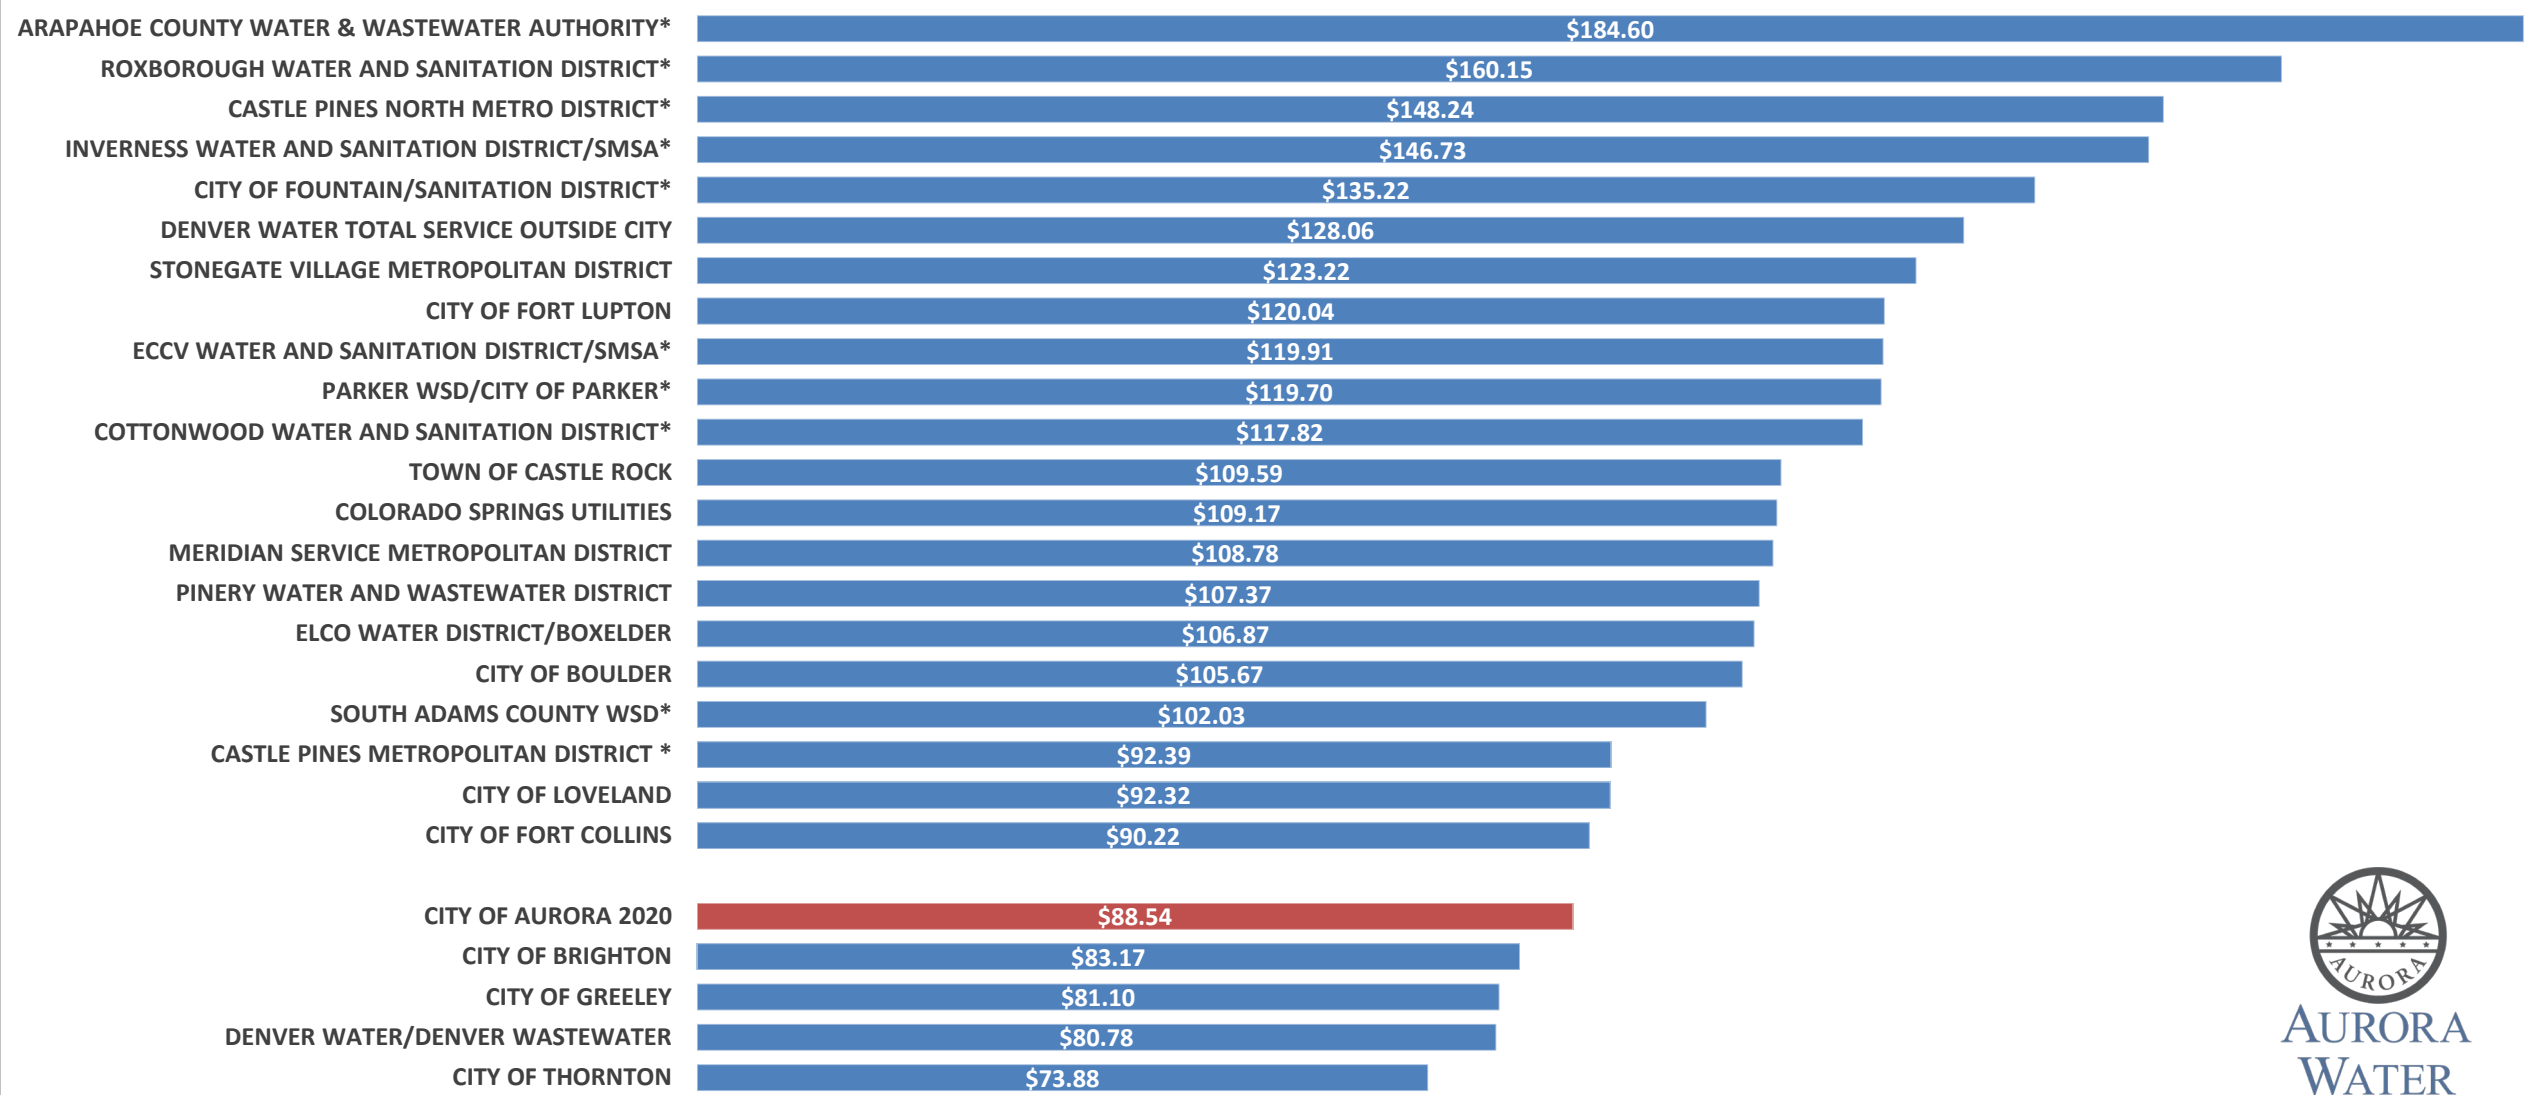

Monthly Average Water, Sewer & Storm Bill Comparison 2020

(88,000 gallons a year, 4 people house, 7,700 sq. ft. lot size, 4,230 Irrigable Area)

AURORA
WATER