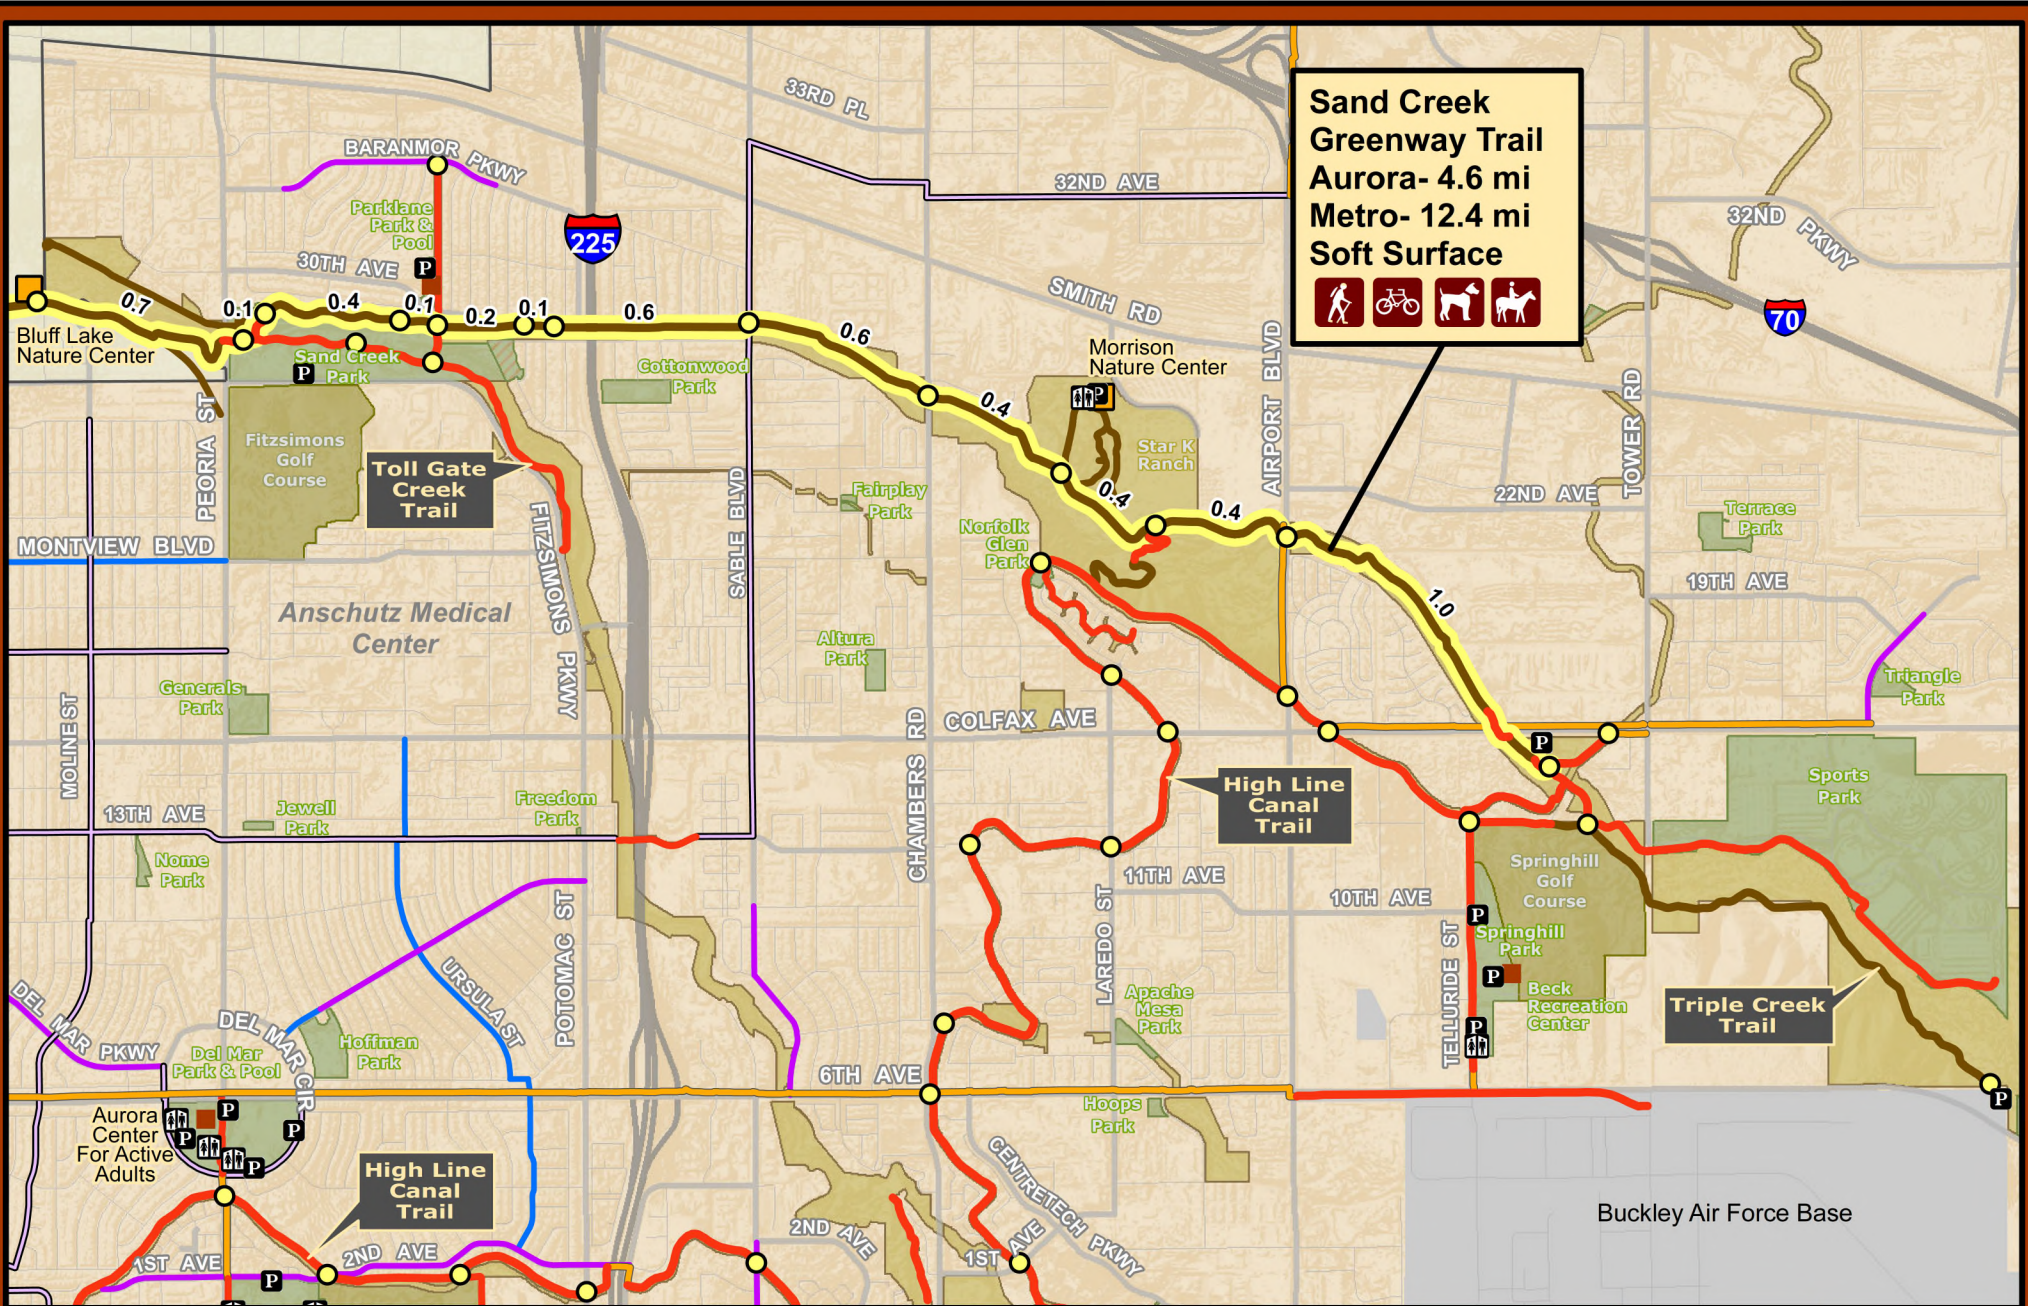

Sand Creek Greenway Trail
Aurora- 4.6 mi
Metro- 12.4 mi
Soft Surface

Sand Creek Greenway Trail

Parks, Recreation & Open Space Department

Trail Access	Recreation Center	Signed Bike Route	Developed Park
Parking lot	Hard Surface Trail	Bike Lane	Undeveloped Park Land
Restroom / port-o-let	Soft Surface Trail	Sharrow	Open Space
Nature Center	Sidewalk Connector	Golf Course	

0 0.25 0.5 1 Miles