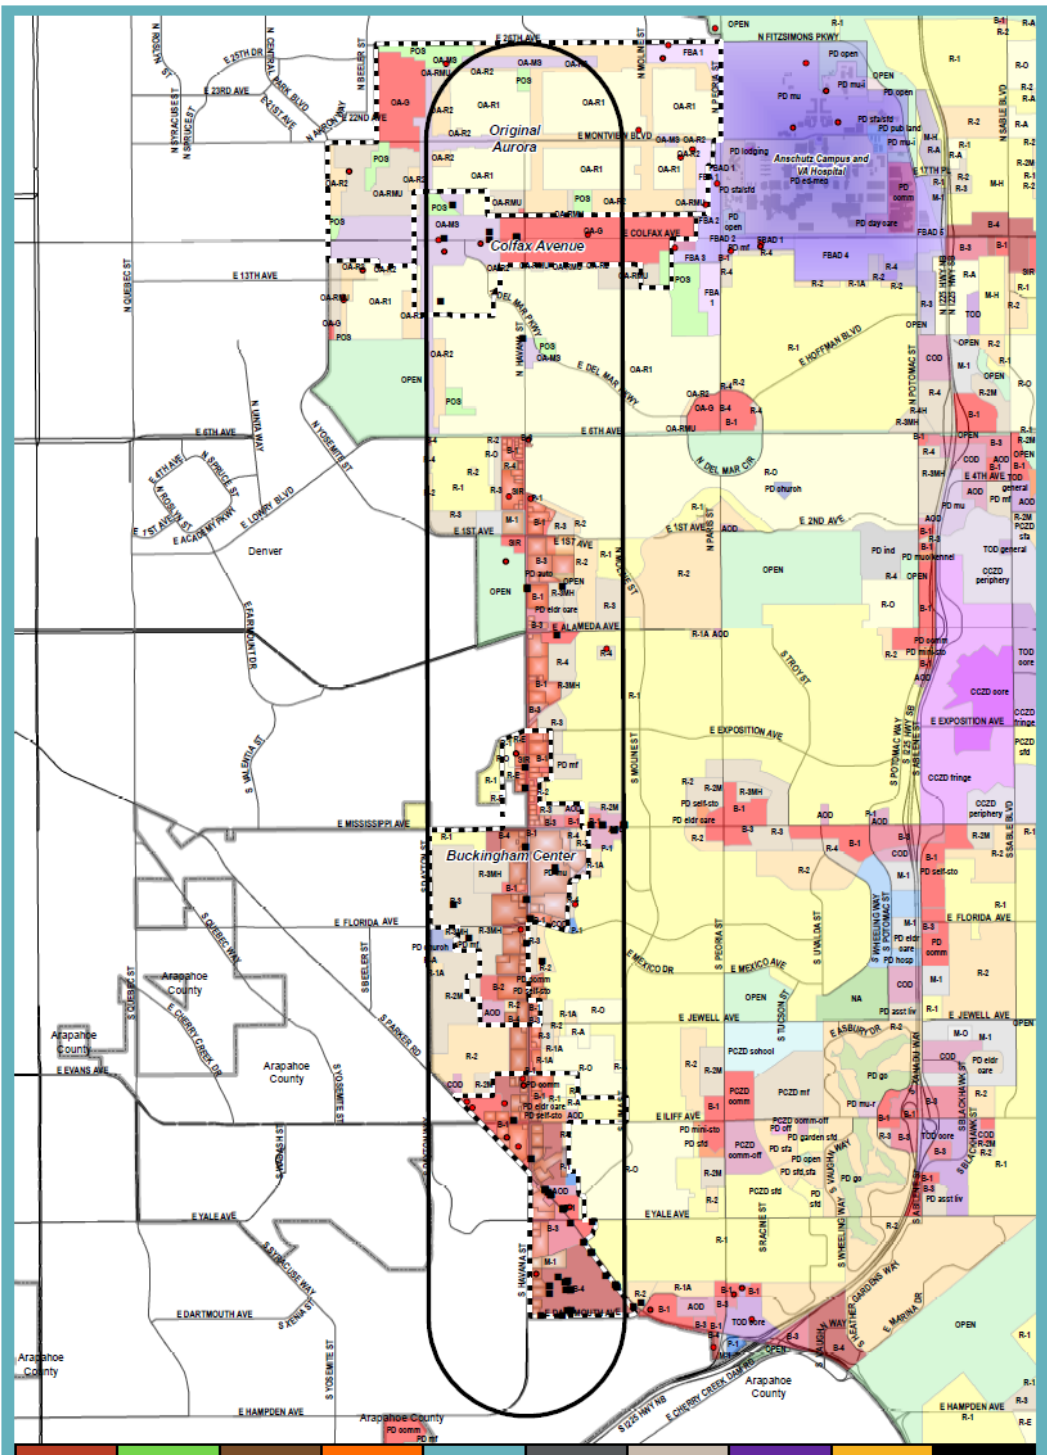

# Study Area Map

**Planning & Development Services**  
 15151 E. Alameda Pkwy  
 Aurora CO 80012 USA  
[www.auroragov.org](http://www.auroragov.org)  
 303-739-7250  
[GIS@auroragov.org](mailto:GIS@auroragov.org)

## City of Aurora, Colorado

2018 Havana Corridor Study Area

December 6, 2018

*Aurora is Worth Discovering!*

- Legend**
- Medical Facilities 100 In Study Area
  - Active Development In Study Area
  - Havana Corridor Half Mile Buffer
  - City Limit
  - Urban Center
  - Anschutz Campus & VA Hospital
  - Havana BID